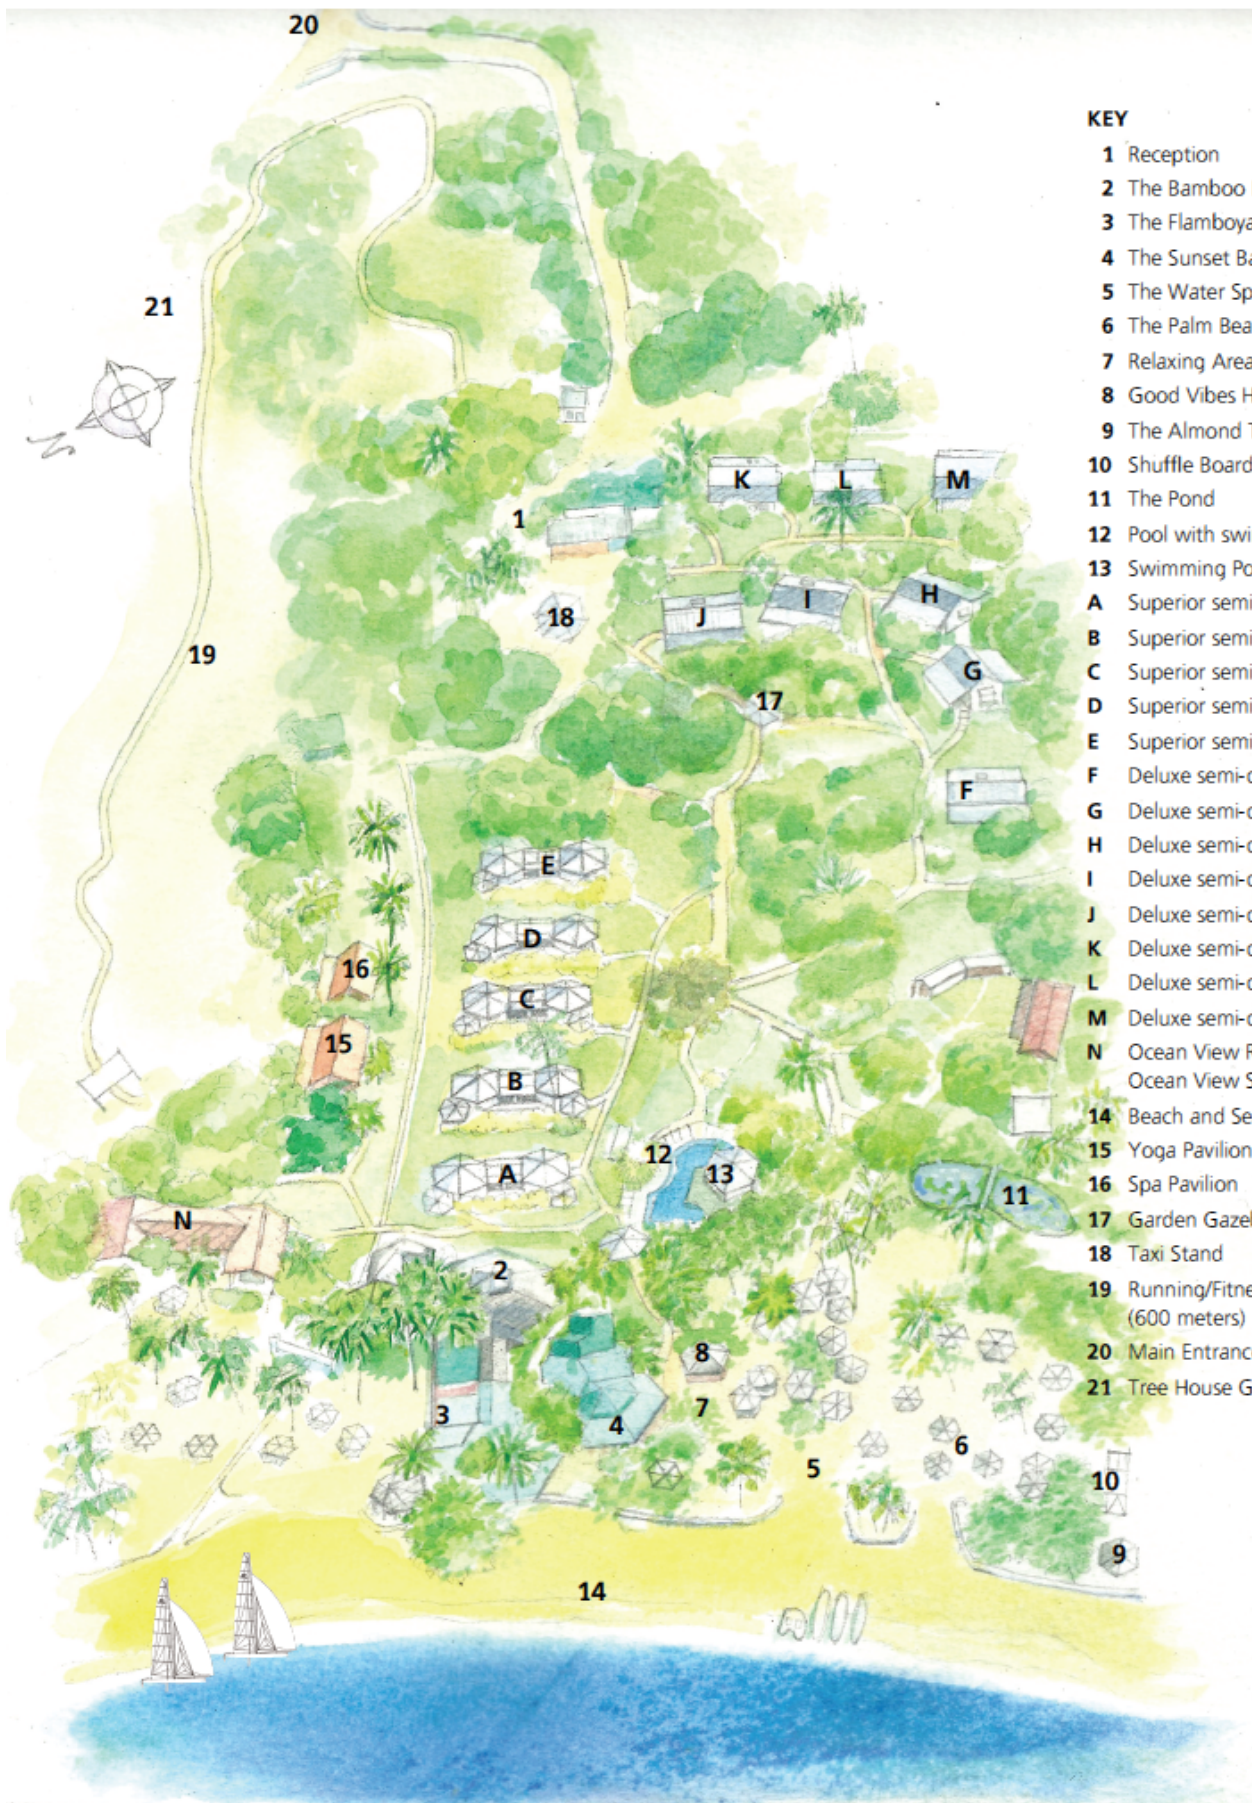

East Winds, St Lucia

ILLUSTRATED PROPERTY MAP

KEY

- 1 Reception
- 2 The Bamboo Lounge
- 3 The Flamboyant Dining Room
- 4 The Sunset Bar & Lounge
- 5 The Water Sports
- 6 The Palm Beach Huts
- 7 Relaxing Area
- 8 Good Vibes Hut for Excursions
- 9 The Almond Tree Deck
- 10 Shuffle Board
- 11 The Pond
- 12 Pool with swim-up bar
- 13 Swimming Pool Bar
- A Superior semi-detached cottage
- B Superior semi-detached cottage
- C Superior semi-detached cottage
- D Superior semi-detached cottage
- E Superior semi-detached cottage
- F Deluxe semi-detached cottage
- G Deluxe semi-detached cottage
- H Deluxe semi-detached cottage
- I Deluxe semi-detached cottage
- J Deluxe semi-detached cottage
- K Deluxe semi-detached cottage
- L Deluxe semi-detached cottage
- M Deluxe semi-detached cottage
- N Ocean View Rooms and Ocean View Suite
- 14 Beach and Sea
- 15 Yoga Pavilion
- 16 Spa Pavilion
- 17 Garden Gazebo
- 18 Taxi Stand
- 19 Running/Fitness track (600 meters)
- 20 Main Entrance
- 21 Tree House Gym