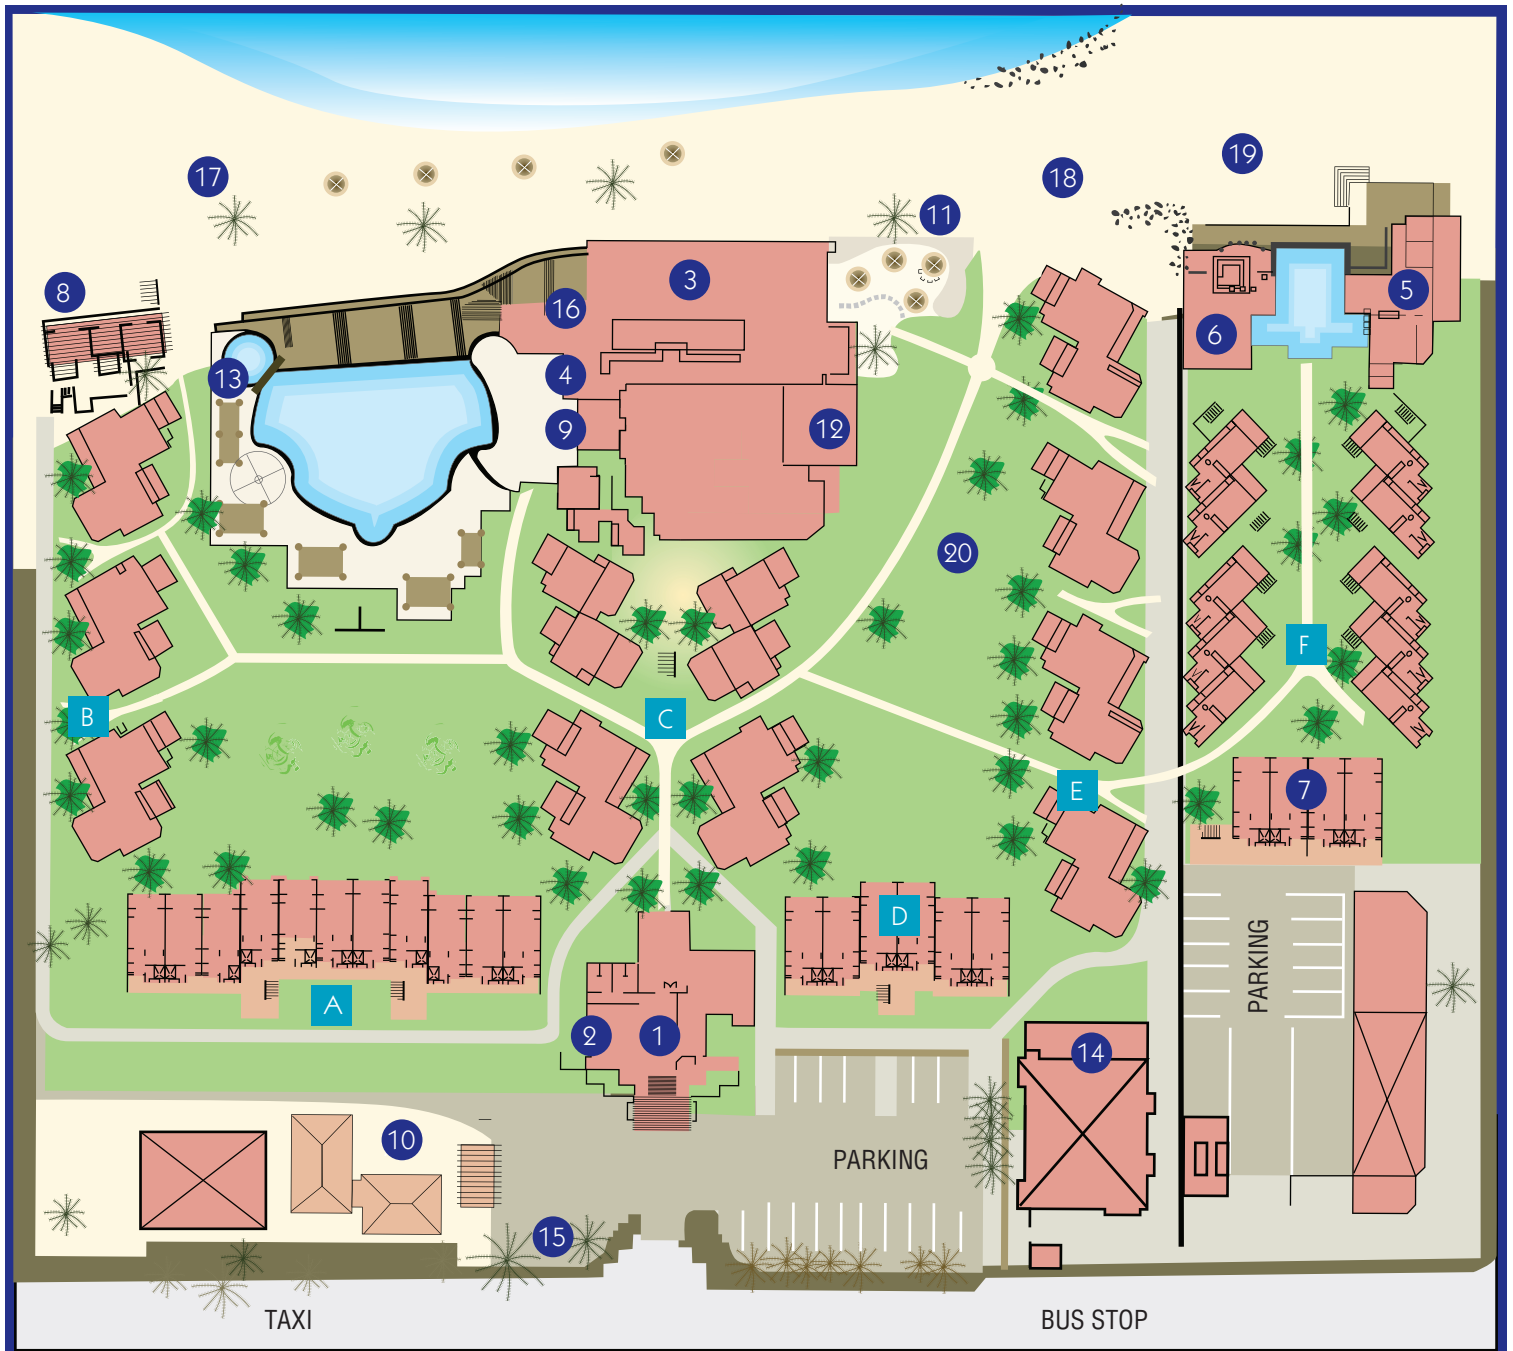

HOTEL MAP / PLAN DE L'HOTEL

- | | | |
|---|----------|---|
| 1 Reception & Information | Ext 8007 | 15 Bicycles corner / Coin bicyclettes |
| 2 Internet Corner / Coin Internet | | 16 Pancakes area / Coin crêpes |
| 3 Senses restaurant | Ext 8021 | 17 Sunset area / Couché de soleil |
| 4 Footloose bar | Ext 8019 | 18 Barefoot wedding area / Mariage "Pied-nus" |
| 5 Sandy Lane Grill restaurant | Ext 8021 | 19 Private dinner moments / Diner intime |
| (for reservations) | Ext 8028 | (lobster / langouste) |
| 6 Lazy Pool bar | Ext 8028 | 20 Yoga area / Espace Yoga |
| 7 Privilege rooms / Chambres Privilage | | |
| 8 Seven Colours wellness lounge | Ext 8025 | |
| 9 Blue Earth shop / Blue Earth boutique | Ext 8023 | |
| 10 Gymnasium & Games /
Salle de remise en forme & Jeux | | |
| 11 Kayak & pedalo area | | |
| 12 Timomo kids club / Timomo mini club | Ext 8022 | |
| 13 Kids pool / Piscine enfants | | |
| 14 Laundry service area / Service de blanchisserie | Ext 8012 | |