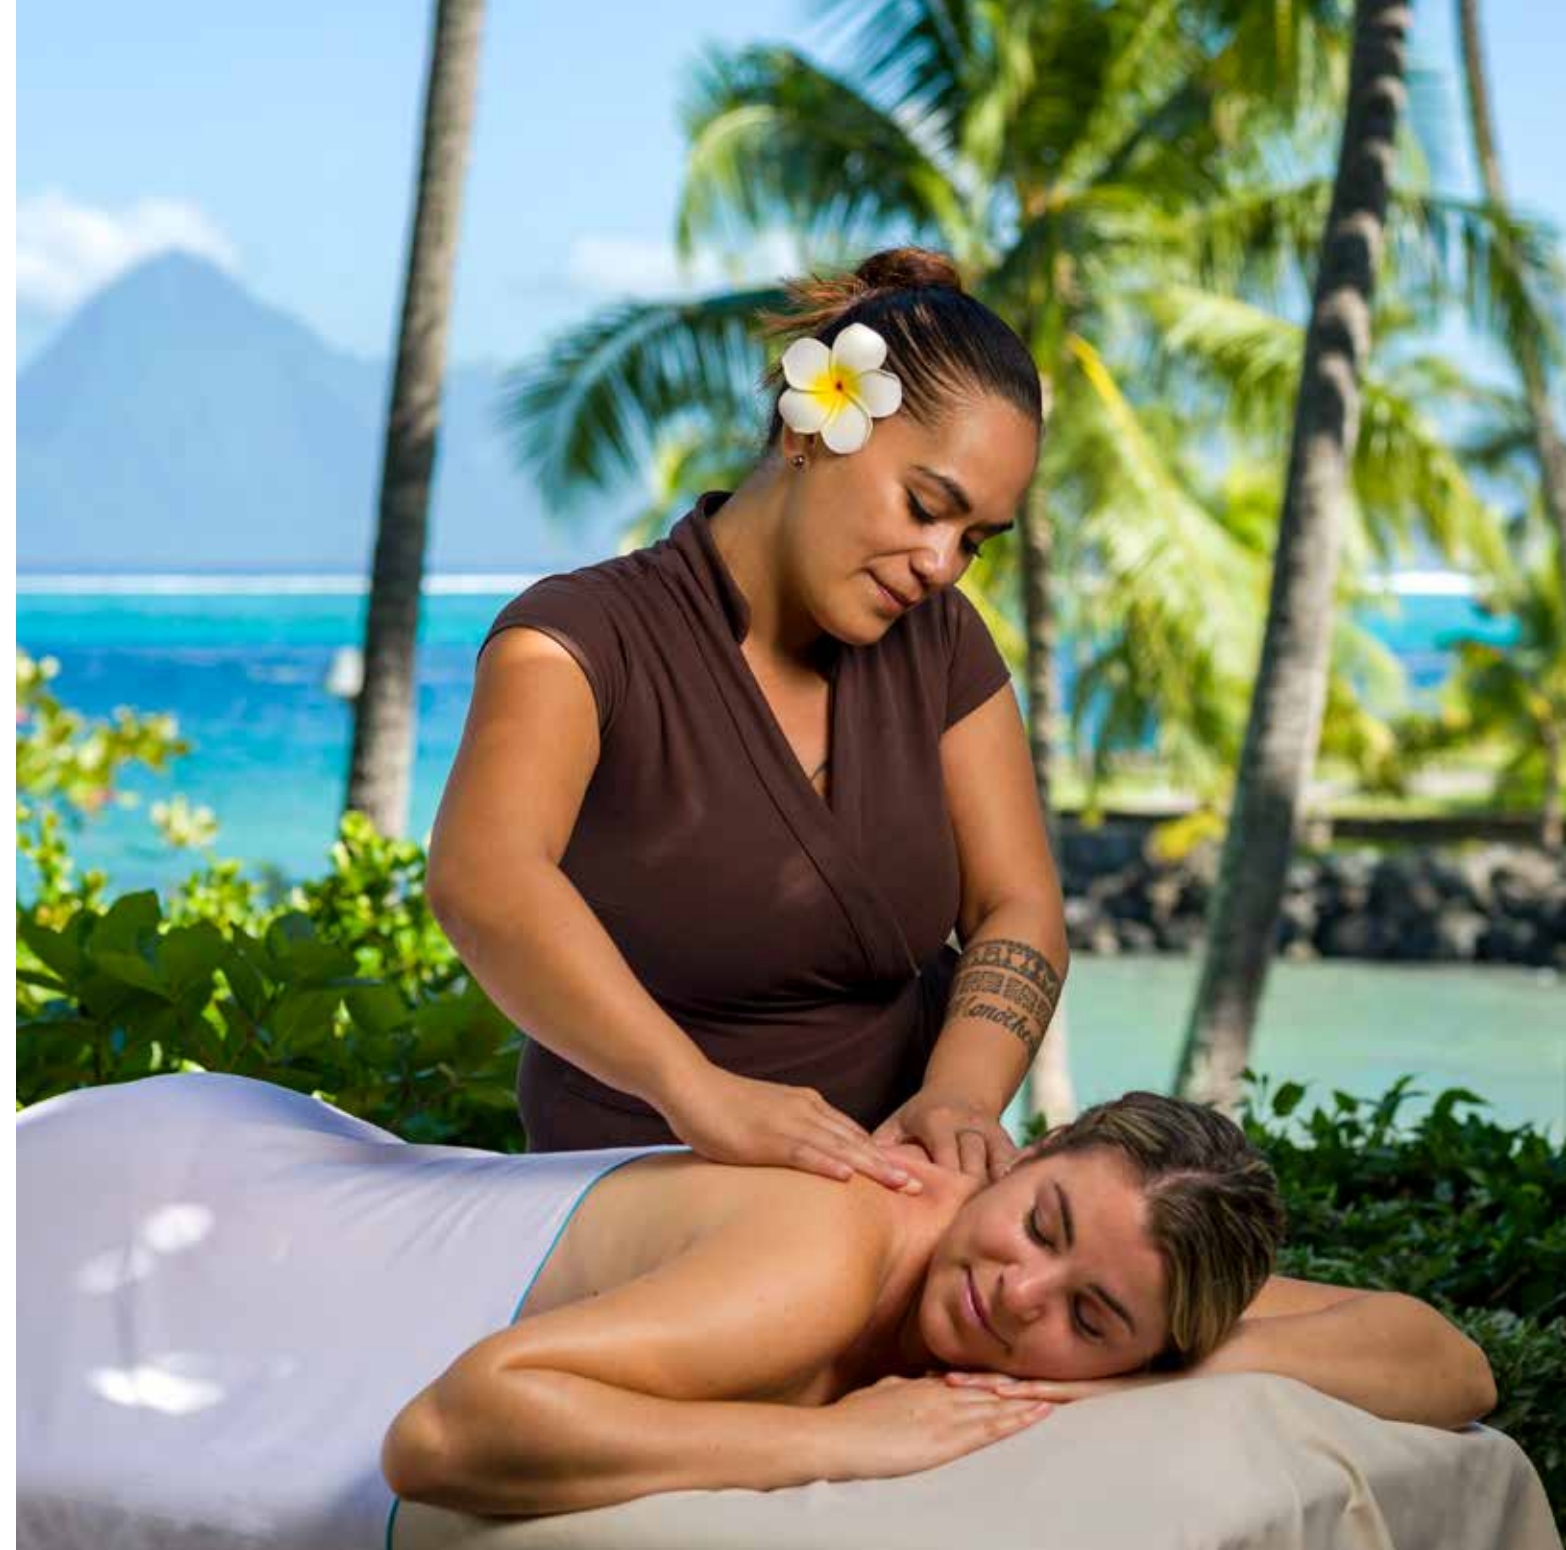

The Immersion massage is designed to allow you to truly let go and enjoy a real break from your daily routine. This relaxing massage will soothe your body and mind. An immersion in itself, a moment for yourself.

MASSAGE SUR-MESURE PERSONALIZED MASSAGE

25 min ..... 9 400 CFP

50 min ..... 16 600 CFP

80 min ..... 23 400 CFP

Un massage unique, personnalisé et adapté à vos besoins et vos envies du moment. Composez vous-même votre massage en déterminant avec votre praticien(ne) les zones à travailler en fonction du temps et de la pression à exercer.

A personalized massage which will help you to unwind or energize your body, depending on your needs and mood.

MASSAGE « L'OXYGÈNE » "OXYGEN" MASSAGE

50 min ..... 16 600 CFP

80 min ..... 23 400 CFP

L'Oxygène est un massage sportif alliant des manoeuvres énergisantes, tonifiantes et drainantes. Avant un effort sportif, il vous apportera souplesse et dynamisme pour préparer vos muscles. Après le sport, il permettra une décontraction musculaire et un soulagement des tensions.

The Oxygen massage is a swedish massage combining energizing, tonifying and draining techniques. Before a physical effort, it will provide you with the flexibility and vitality to prepare your muscles. After sport, it will bring muscular relaxation and relief from tensions.

Les tarifs affichés ci-dessus sont sujets à des frais de service de 4%.

Above rates are subject to a service fee of 4%.